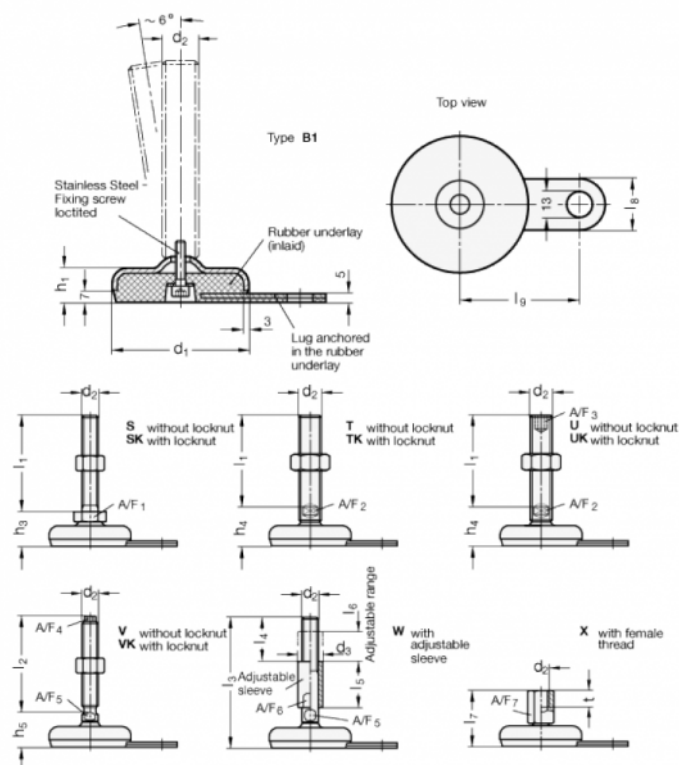

Article number: 203380M1675B1UK

Description: E+G levelling foot
GN 33-80-M16-75-B1-UK, Stainless steel

Note: UK With nut, Hexagon socket at the top, Wrench flat at the bottom

Measures

A/F2 = 12

l9 = 70

A/F3 = 8

d1 = 80

d2 = M16

h1 = 18

h3 = 34

l1 = 75

l8 = 30